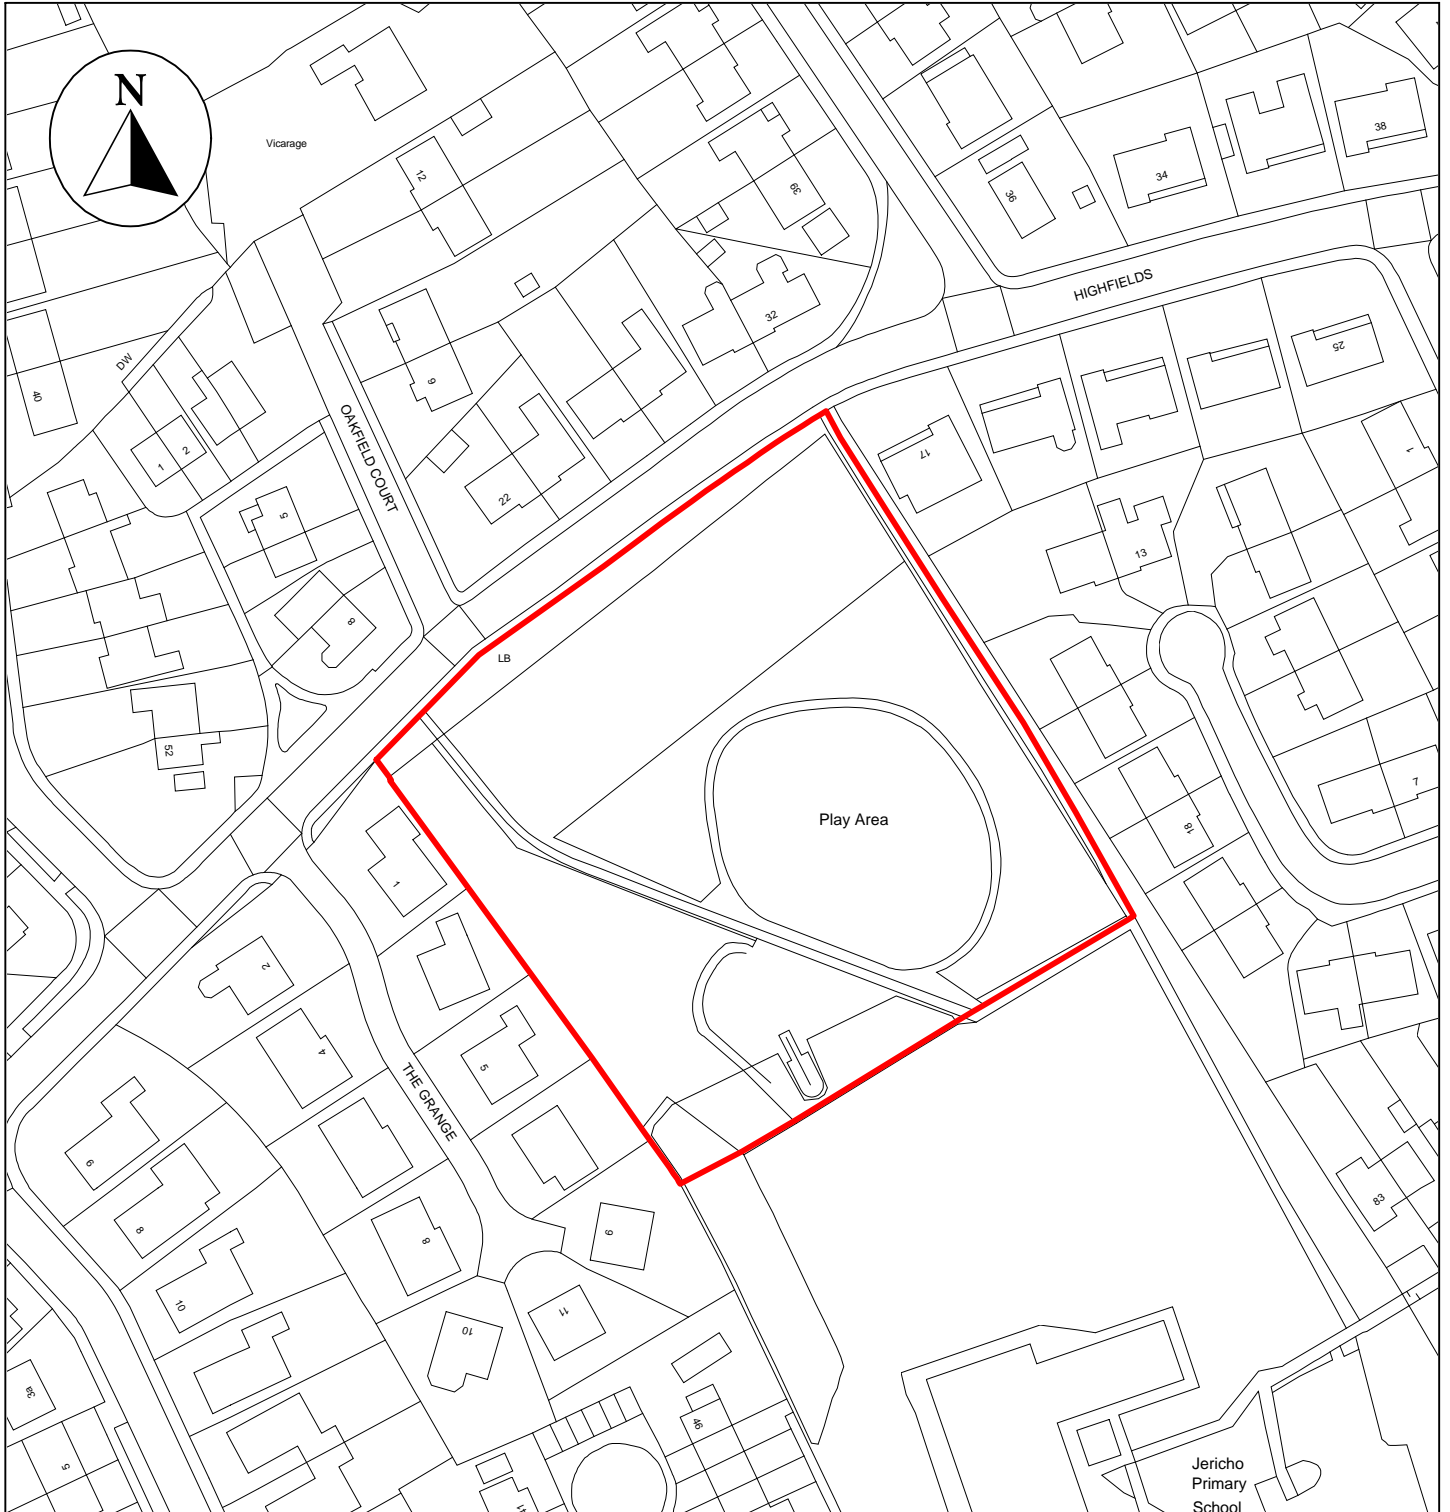

# Public Space Protection Order Cumberland Council 2024

ANTI-SOCIAL BEHAVIOUR CRIME AND  
POLICING ACT 2014

**Land at Jericho, Whitehaven, CA28 6TJ**

Neighbourhoods  
Education and Enforcement  
Allerdale House  
Workington  
CA14 3YJ

Scale: 1 : 1,250  
Date: February 2024

©crown copyright database rights 2024  
ordnance survey AC0000861732